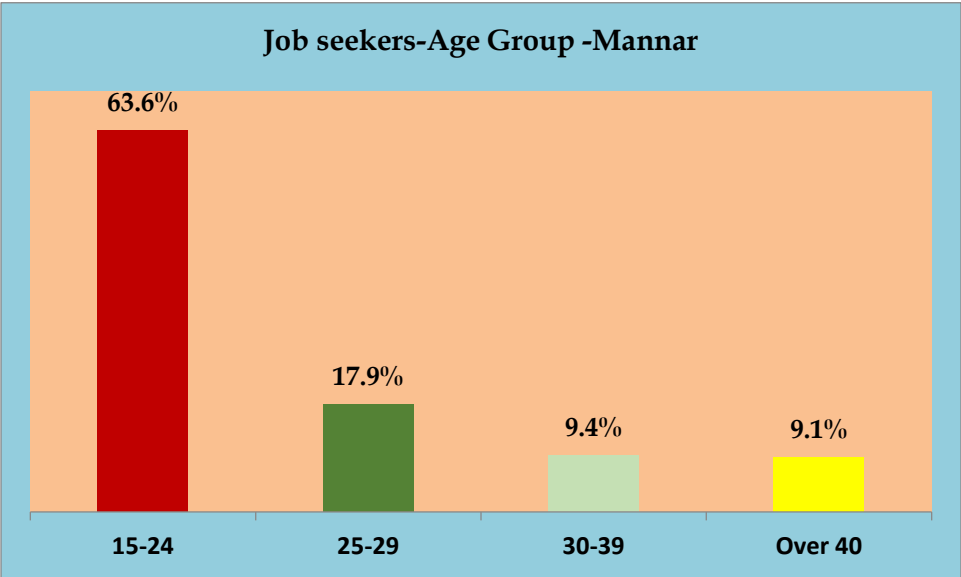

## Job Seekers –By Age Group

Shown here is a graph of the age of job seekers registered at our department's Public Employment Service Center from 2025/01/01 to 2025/03/11. (Only Ten Districts)

**Job Seekers Age Group-Matara**

**Job Seekers Age Group-Matale**

**Job Seekers Age Group-Monaragala**

**Job Seekers Age Group-Mullative**