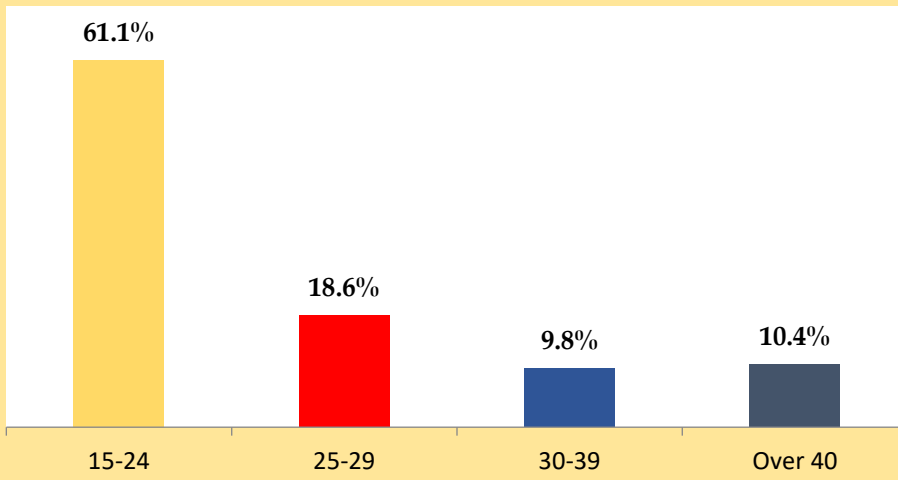

## Job Seekers –By Age Group

Shown here is a graph of the age of job seekers registered at our department's Public Employment Service Center from 2025/01/01 to 2025/03/11. (Only Ten Districts)

**Job Seekers Age Group-Matara**

**Job Seekers Age Group-Matale**

**Job Seekers Age Group-Monaragala**

**Job Seekers Age Group-Mullative**