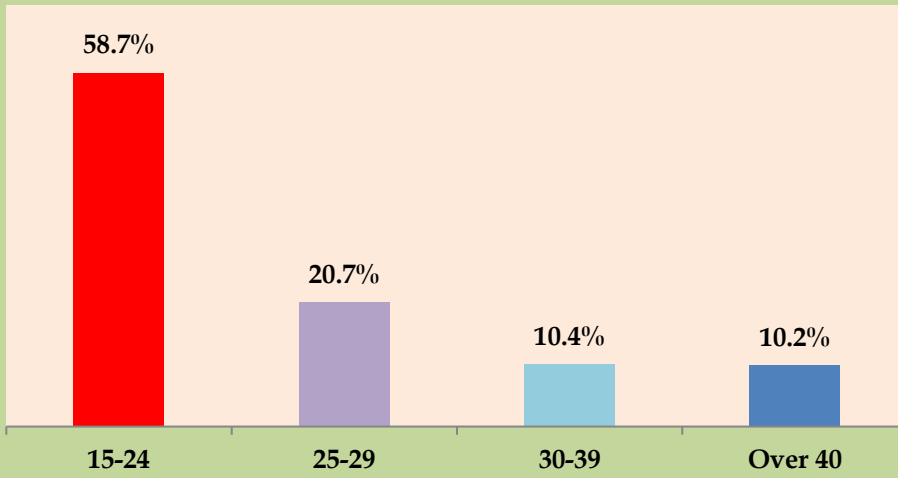

## Job Seekers –By Age Group

Shown here is a graph of the age of job seekers registered at our department's Public Employment Service Center from 2025/01/01 to 2025/03/11. (Only Ten Districts)

**Job Seekers Age Group-Matara**

**Job Seekers Age Group-Matale**

**Job Seekers Age Group-Monaragala**

**Job Seekers Age Group-Mullative**