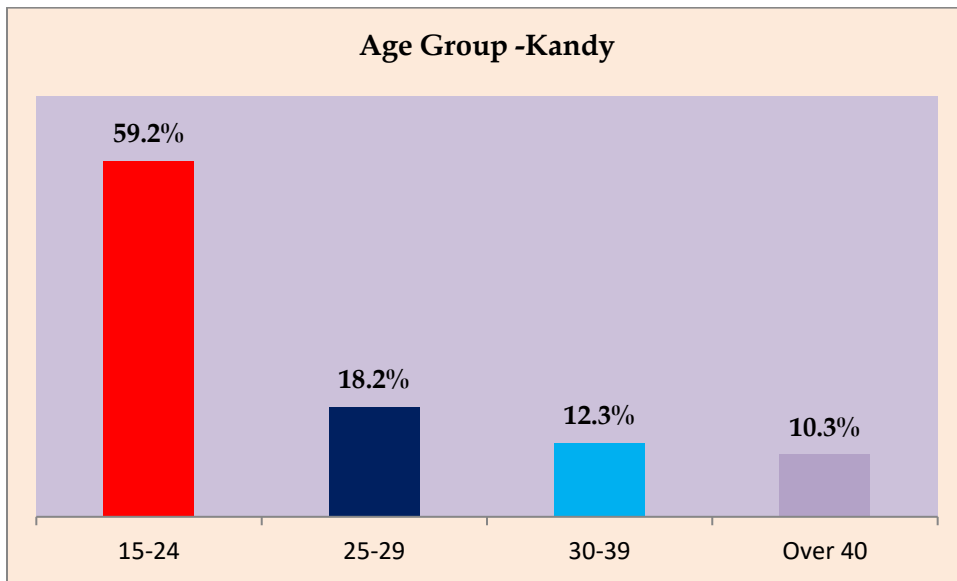

## Job Seekers –By Age Group

Shown here is a graph of the age of job seekers registered at our department's Public Employment Service Center from 2025/01/01 to 2025/03/11. (Only Ten Districts)

**Job Seekers Age Group-Matara**

**Job Seekers Age Group-Matale**

**Job Seekers Age Group-Monaragala**

**Job Seekers Age Group-Mullative**