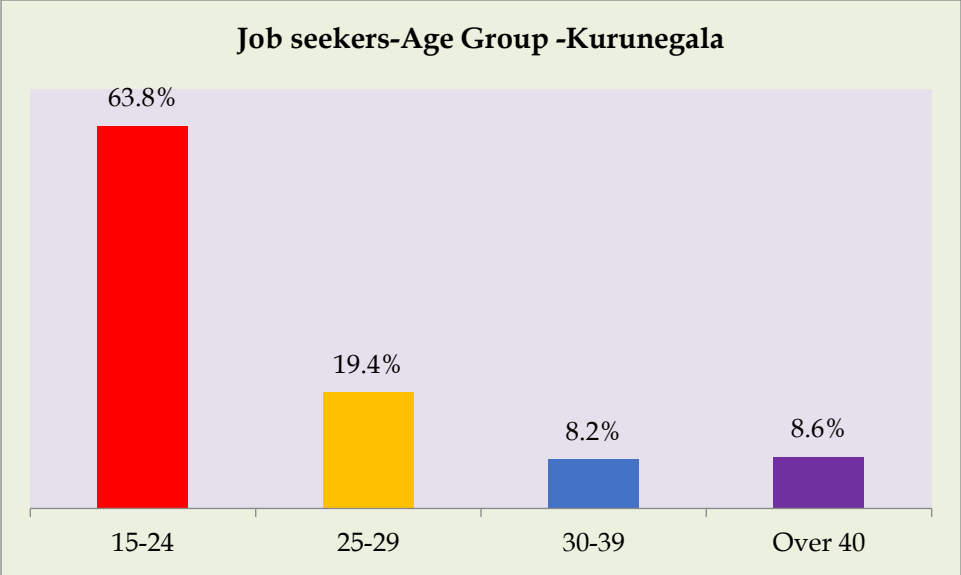

## Job Seekers –By Age Group

Shown here is a graph of the age of job seekers registered at our department's Public Employment Service Center from 2025/01/01 to 2025/03/11. (Only Ten Districts)

**Job Seekers Age Group-Matara**

**Job Seekers Age Group-Matale**

**Job Seekers Age Group-Monaragala**

**Job Seekers Age Group-Mullative**