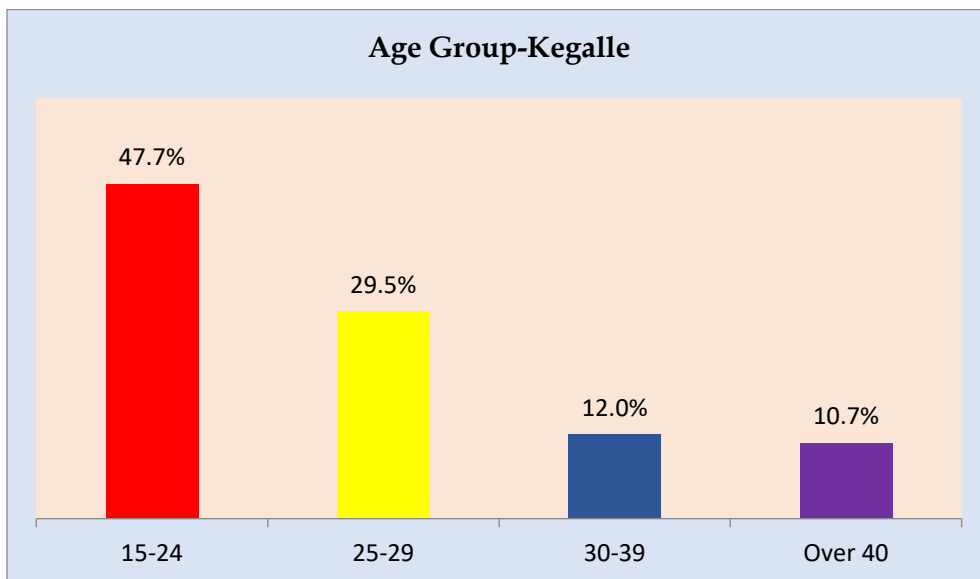

## Job Seekers –By Age Group

Shown here is a graph of the age of job seekers registered at our department's Public Employment Service Center from 2025/01/01 to 2025/03/11. (Only Ten Districts)

**Job Seekers Age Group-Matara**

**Job Seekers Age Group-Matale**

**Job Seekers Age Group-Monaragala**

**Job Seekers Age Group-Mullative**