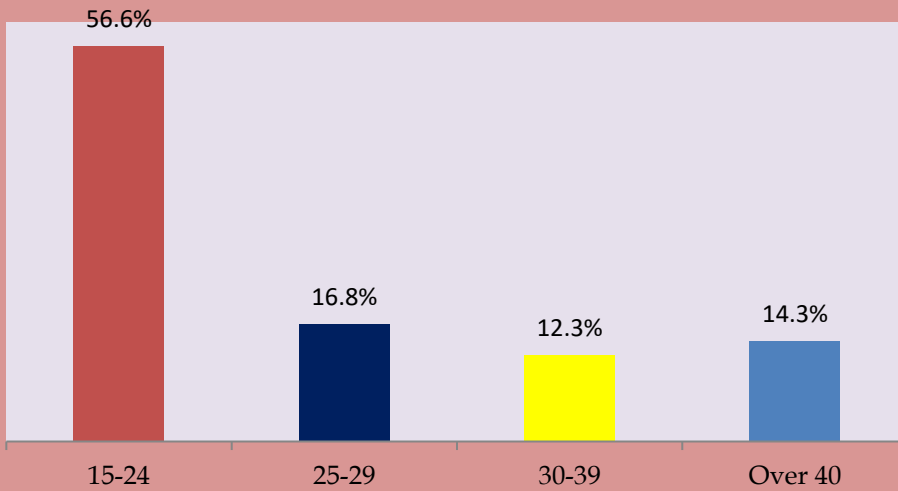

## Job Seekers –By Age Group

Shown here is a graph of the age of job seekers registered at our department's Public Employment Service Center from 2025/01/01 to 2025/03/11. (Only Ten Districts)

**Job Seekers Age Group-Matara**

**Job Seekers Age Group-Matale**

**Job Seekers Age Group-Monaragala**

**Job Seekers Age Group-Mullative**