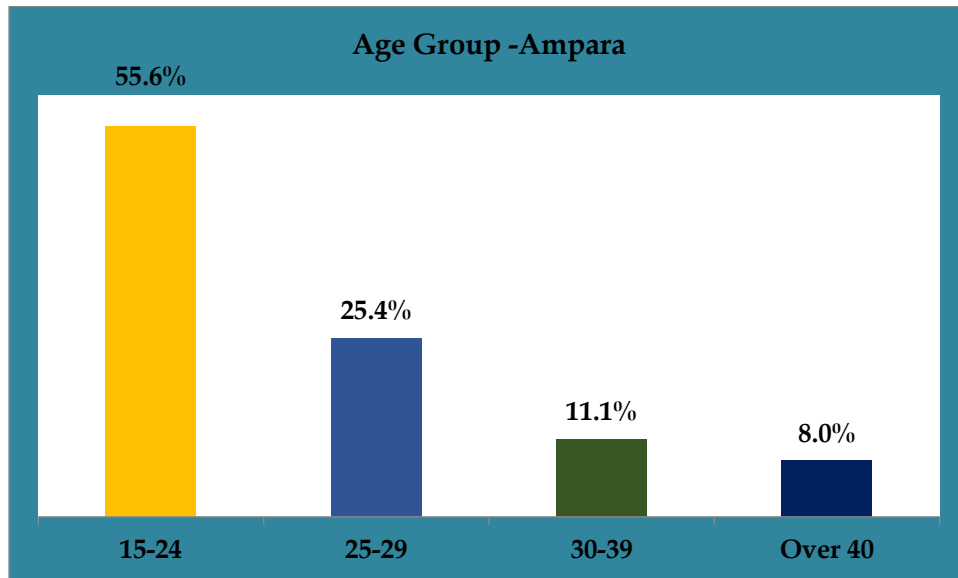

Job Seekers -By Age Group

Shown here is a graph of the age of job seekers registered at our department's Public Employment Service Center from 2025/01/01 to 2025/03/11.(only Ten Districts)

Age Group-Colombo

Age Group -Galle