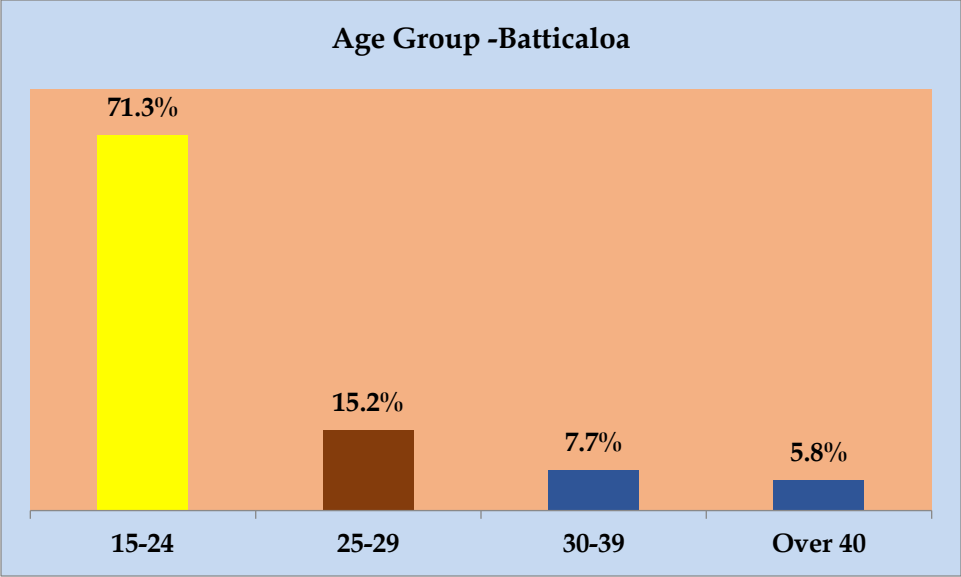

Job Seekers -By Age Group

Shown here is a graph of the age of job seekers registered at our department's Public Employment Service Center from 2025/01/01 to 2025/03/11.(only Ten Districts)

Age Group-Colombo

Age Group -Galle