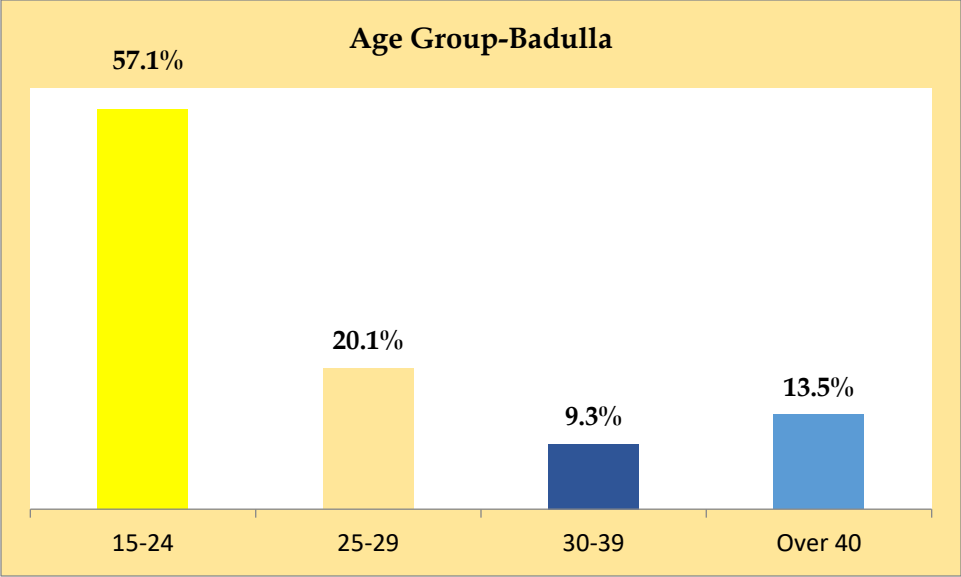

Job Seekers -By Age Group

Shown here is a graph of the age of job seekers registered at our department's Public Employment Service Center from 2025/01/01 to 2025/03/11.(only Ten Districts)

Age Group-Colombo

Age Group -Galle