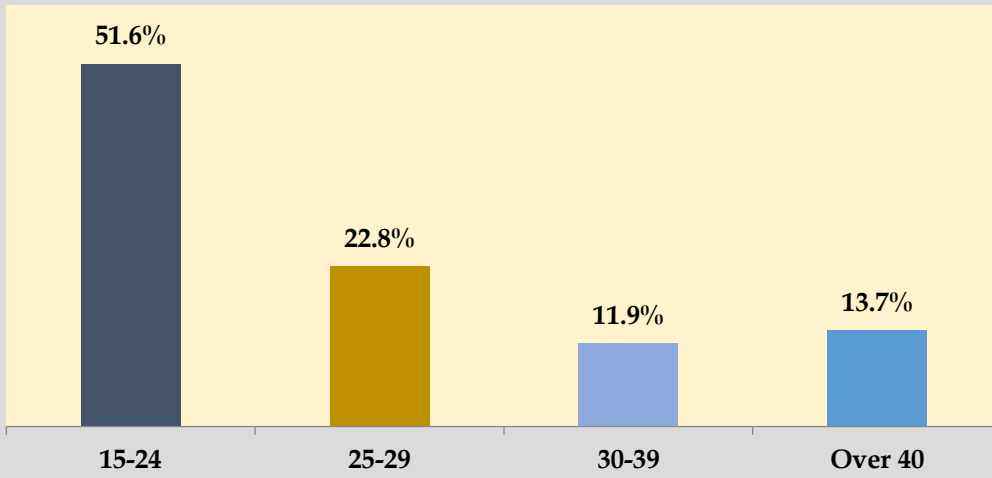

Job Seekers -By Age Group

Shown here is a graph of the age of job seekers registered at our department's Public Employment Service Center from 2025/01/01 to 2025/03/11.(only Ten Districts)

Age Group-Colombo

Age Group -Galle