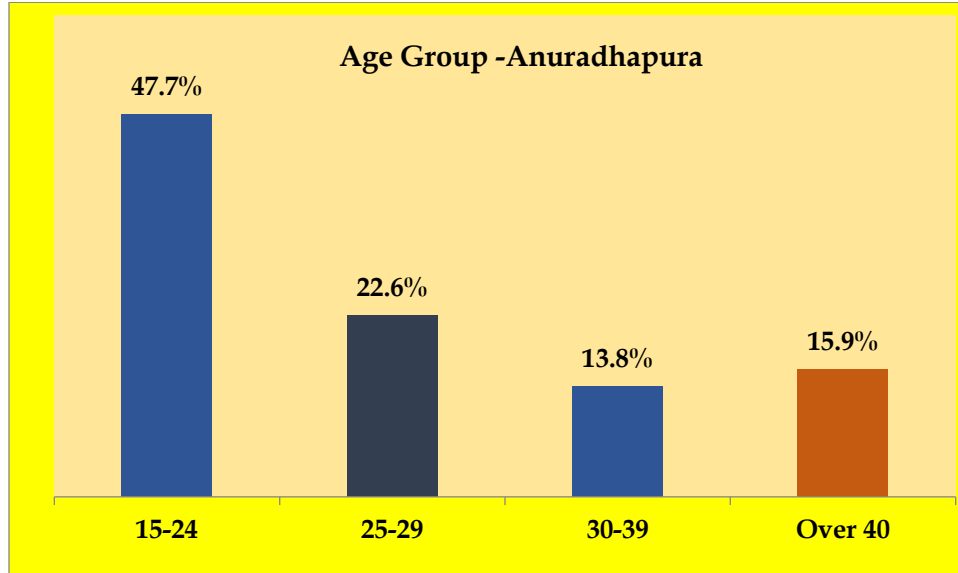

Job Seekers -By Age Group

Shown here is a graph of the age of job seekers registered at our department's Public Employment Service Center from 2025/01/01 to 2025/03/11.(only Ten Districts)

Age Group-Colombo

Age Group -Galle